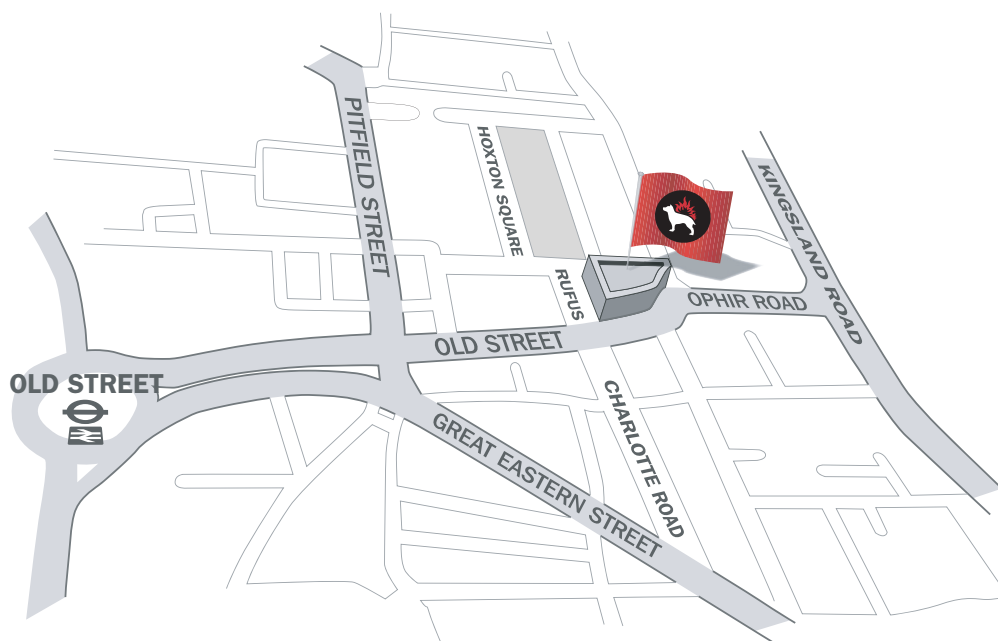

Take the number two exit, labeled as 'Old Street East (North Side)' and follow the ramp to street level. Continue along Old Street, carefully avoiding the kebab shops on your left. After approximately four minutes stroll, the road will divide into two. Continue left along Old Street passing the Holiday Inn Express on your left. At the next four way set of traffic lights, turn left onto Rufus Street. As you enter Hoxton Square, turn right and look for the white building with the blue double doors on the south side of the square. Buzz the top right button for Firedog. Approximate walking time is eight minutes.